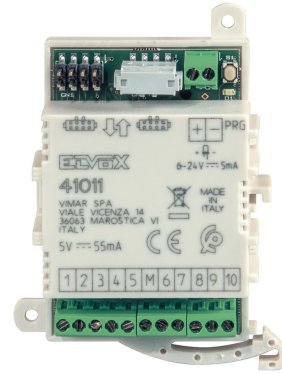

## 41011 / 10-button expansion module

Expansion module with 10 configurable push buttons, 1 LED output for name plate backlighting

GTIN code	8013406317599
Product series	Pixel and Pixel Heavy