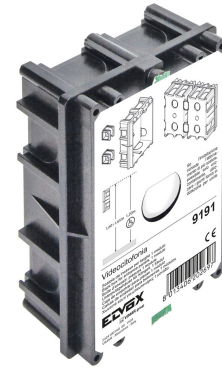

9191 / Back box for entrance panels 1M

Flush mounting box for entrance panels for 1 module, provided with antimortar cover and spacer for installation in banks, light blue.
Dimensions 94x143x50 mm

| | |
|----------------|---------------|
| GTIN code | 8013406202697 |
| Product series | Pixel |