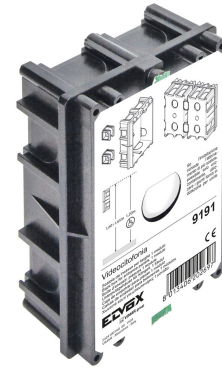

9191 / Back box for entrance panels 1M

Flush mounting box for entrance panels for 1 module, provided with antimortar cover and spacer for installation in banks, light blue.
Dimensions 94x143x50 mm

GTIN code	8013406202697
Product series	Pixel