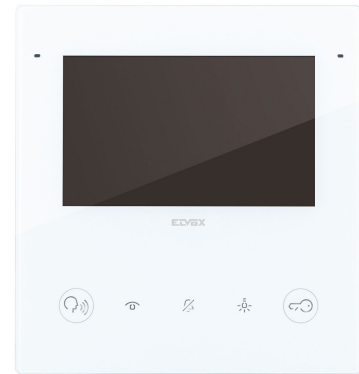

40515 / Tab 5SUp video entryphone 2F+ Wi-Fi

Surface mounting Tab 5S Up hands-free video entryphone for Due Fili Plus system, integrated Wi-Fi for call forwarding to smartphone with dedicated App, with 5in touch-screen colour LCD display, capacitive keyboard for video door entry functions and intercom calls, video voicemail, teleloop for hearing aids, possibility of scenarios recalling into View Wireless system, complete with bracket for fixing in round or rectangular mounting box, surface mounting or semi-flush mounting, white

- With Teleloop, optical and acoustic signalling. Crystal-clear sound and visual feedback confirm the activation of the functions, facilitating use for the visually impaired or hearing aid wearers too
- With View App, more functions and improved control
- Multi-user

GTIN code	8007352667822
Product series	Due Fili (2F+) Video Entryphones

Technical data

Net weight (kg)	0.576

We withhold the right to make changes

Hedengren Security Oy Ab
www.hedengren.com
tel. +358 (0) 207 638 001
security@hedengren.fi
PP.KK.VVV