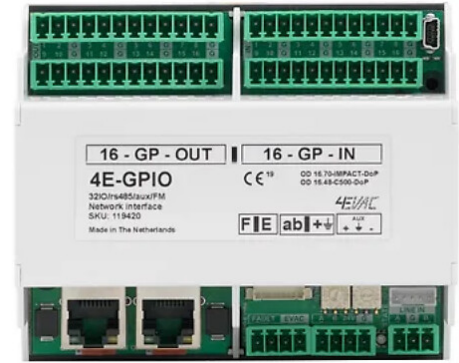

4E-GPIO

4E-GPIO is a DIN-rail mounted I/O interface with input surveillance and a redundant network link, dedicated to the 4EVAC system network

We withhold the right to make changes

Hedengren Security Oy Ab
www.hedengren.com
tel. +358 (0) 207 638 001
security@hedengren.fi
PP.KK.VVV