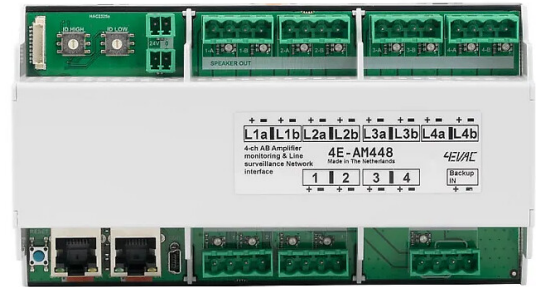

4E-AM448 / 4E-AM448

4E-AM448 is a DIN-rail mounted surveillance box with 4 amplifier inputs and 4 A/B loudspeaker outputs, dedicated for Impact SW and Impact MM voice evacuation systems

- DIN-RAIL
- RS485 datalink
- Max. load: 500W per channel
- Redundant L-Net link, 2xRJ45
- Addressable: 0-255

Product series

Voice Evacuation

Technical data

Net weight (kg) 0.3

We withhold the right to make changes

Hedengren Security Oy Ab
www.hedengren.com
tel. +358 (0) 207 638 001
security@hedengren.fi
03.12.2024