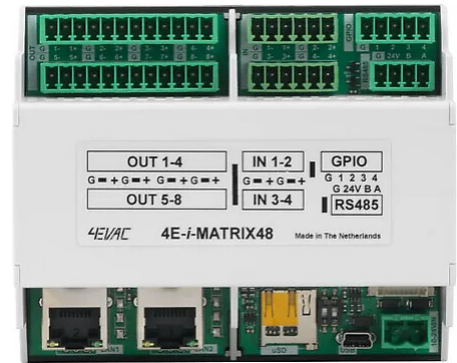

4E-i-MATRIX48 / 4E-i-MATRIX48

With the MAZE network users have the ability to stream multiple digital audio channels over IP. With the help of i-Matrix users now have the flexibility to expand the MAZE audio streams, total of 6 IN X 10 OUT audio channels

- MAZE Multi-Media engine with 2 port switch
- 250 audio channels
- EN54-16
- Addressable: 0-255
- IP-switch, 2xRJ45
- Web interface
- 4x GPIO • RS485 control
- 5 point parametric EQ each in/out

Product series

Voice evacuation

Technical data

Net weight (kg) 0.3

We withhold the right to make changes

Hedengren Security Oy Ab
www.hedengren.com
tel. +358 (0) 207 638 001
security@hedengren.fi
PP.KK.VVV