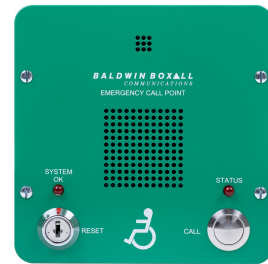

## BVOCECPG

The OmniCare system offers a choice of outstation units which can be wired on the same loop from the control panel. The BVOCECPG standard green disabled

- Addressable unit.
- Stainless steel 'press to call' button.
- Option to be permanently 'active' if required.
- All outstations are in a loop circuit from control

Matriale	Metall
Produkt serie	Omicare