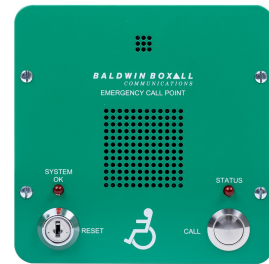

BVOCECPG

The OmniCare system offers a choice of outstation units which can be wired on the same loop from the control panel. The BVOCECPG standard green disabled

- Addressable unit.
- Stainless steel 'press to call' button.
- Option to be permanently 'active' if required.
- All outstations are in a loop circuit from control

Matriale	Metall
Produkt serie	Omicare

Teknisk data

Driftspenning (VDC)	12-40
Strømforbruk, normal (mA)	30
Driftstemperatur	-10 til +40
Bredde (mm)	134
Høyde (mm)	134
Lengde (Dybde) (mm)	56
Nettvekt (kg)	1
Farge	Grønn