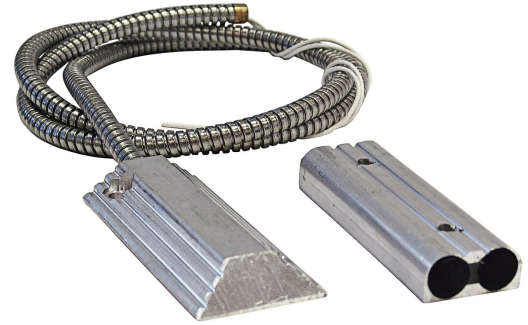

## GRI200-36 / Magnetic contact

A magnetic contact for heavy doors and gates

- N/C contact
- Operating distance 63 mm in wood or 42 mm in metal
- Cable length approx. 900 mm

Enclosure	Aluminium
SKU	8000448

## Technical data

Alarm output	NC, 200 VDC, 0.5 A, 10 W
Mounting method	Surface mount
Installation	Surface
Width (mm)	89
Height (mm)	38
Length (Depth) (mm)	11
Net weight (kg)	0.26

We withhold the right to make changes