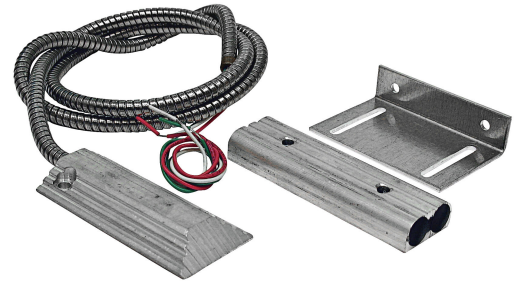

GRI220-36 / Magnetic contact

A magnetic contact for heavy doors and gates

- Change-over contact
- For wood and metal doors
- Operating distance 42 mm in metal
- Cable length approx. 900 mm

Enclosure	Aluminium
SKU	8000464

Technical data

Alarm output	Change-over, 175 VDC, 0.25 A, 5 W
Mounting method	Surface mount
Installation	Surface
Width (mm)	89
Height (mm)	38
Length (Depth) (mm)	11
Net weight (kg)	0.312

We withhold the right to make changes