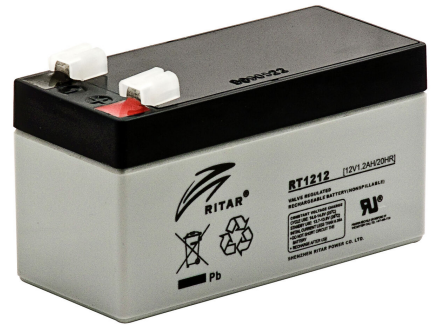

RT1212 / Battery

A back-up battery for central units

- Capacity 1.2 Ah
- Weight 0.61 kg

SKU 8000843

Technical data

Net weight (kg) 0.58

We withhold the right to make changes

Hedengren Security Oy Ab
www.hedengren.com
tel. +358 (0) 207 638 001
security@hedengren.fi
PP.KK.VVV