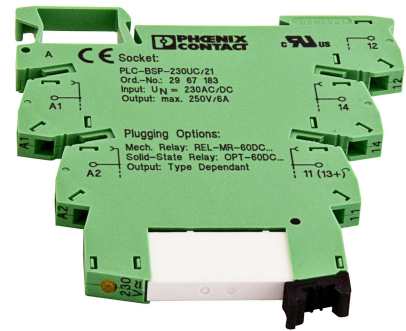

PLC-RPT-230UC/21 / Phase monitoring relay module

A relay module for the phase monitoring of switchboards

- Controls the emergency lights during a power outage or fire alarm
- Phase monitoring relay for NEPTOLUX and Prodex FIREscape centres
- One relay module per phase
- Order 3 relay modules for three phases
- For area monitoring with FS-PM-1 (not included)
- Connect to the switchboard to identify voltage outage

SKU	8001187
Product series	Neptolux, Firescape

Technical data

Mounting method	Din rail installation	Length (Depth) (mm)	94
Width (mm)	6.2	Net weight (kg)	0.032
Height (mm)	80	Colour	Green