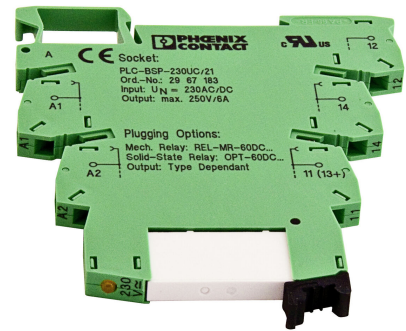

## PLC-RPT-230UC/21 / Phase monitoring relay module

A relay module for the phase monitoring of switchboards

- Controls the emergency lights during a power outage or fire alarm
- Phase monitoring relay for NEPTOLUX and Prodex FIREscape centres
- One relay module per phase
- Order 3 relay modules for three phases
- For area monitoring with FS-PM-1 (not included)
- Connect to the switchboard to identify voltage outage

SKU	8001187
Product series	Neptolux, Firescape

### Technical data

Mounting method	Din rail installation	Length (Depth) (mm)	94
Width (mm)	6.2	Net weight (kg)	0.032
Height (mm)	80	Colour	Green