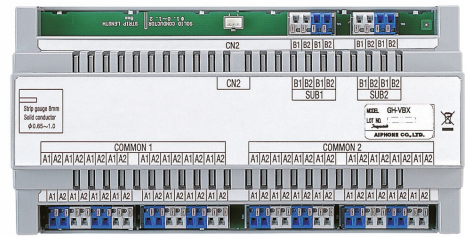

GT-VBX / Expanded video bus control unit

Aiphone GT series expanded video bus control unit.

- Maximum 16 door stations.
- Recommended power supply: PS-2420DM.
- Install on a DIN rail.
- Unit width 210 mm (12 modules).

SKU	8001508
GTIN code	4968249575894
Product series	GT

Technical data

Net weight (kg)	0.514
-----------------	-------