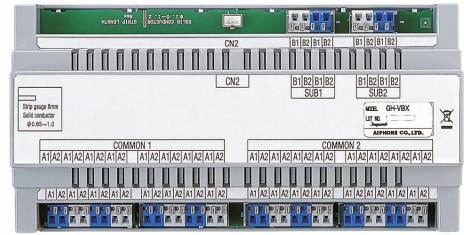

GT-VBX / Expanded video bus control unit

Aiphone GT series expanded video bus control unit.

- Maximum 16 door stations.
- Recommended power supply: PS-2420DM.
- Install on a DIN rail.
- Unit width 210 mm (12 modules).

SKU	8001508
GTIN code	4968249575894
Product series	GT

Technical data

Net weight (kg)	0.514
-----------------	-------