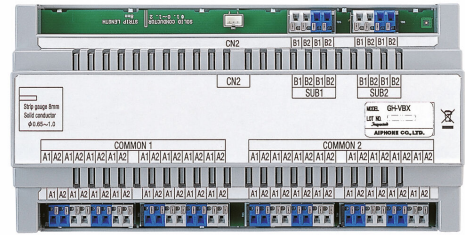

GT-VBX / Expanded video bus control unit

Aiphone GT series expanded video bus control unit.

- Maximum 16 door stations.
- Recommended power supply: PS-2420DM.
- Install on a DIN rail.
- Unit width 210 mm (12 modules).

SKU	8001508
GTIN code	4968249575894
Product series	GT

Technical data

Net weight (kg)	0.514
-----------------	-------