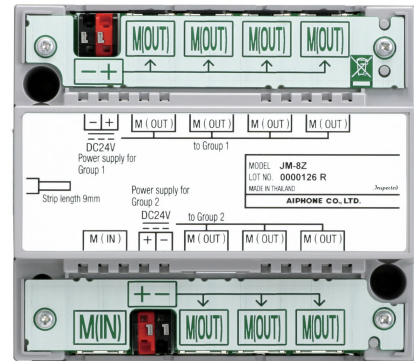

JP-8Z / Distribution adaptor for video master stations

A passive distribution adaptor without an amplifier.

- 1 video input, 7 video outputs for the sub stations.
- Install on a DIN rail.
- RJ45 connection between the master and sub stations.
- Operating voltage 24VDC 2A (1-2 PS-2420DM power supplies).
- Power supply: group 1 (sub stations 1-4).
- Power supply: group 2 (sub stations 5-7).

SKU	8002679
GTIN code	4968249597568
Product series	JP

Technical data

Net weight (kg)	0.272
-----------------	-------

We withhold the right to make changes