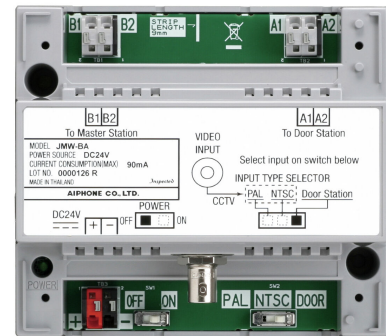

JPW-BA / Long distance adaptor

An amplifier for long distances between the door station and the master station, and an interface module for CCTV.

- Input PAL/NTCS or door station.
- A BNC interface for an additional camera.
- 2-pin cable between the door station and the master station.
- Operating voltage 24VDC 2A (PS-2420DM).

SKU	8002682
GTIN code	4968249597674
Product series	JP

Technical data

Operating current, normal (mA)	90
Net weight (kg)	0.255