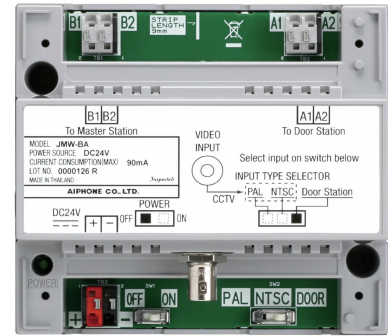

JPW-BA / Long distance adaptor

An amplifier for long distances between the door station and the master station, and an interface module for CCTV.

- Input PAL/NTCS or door station.
- A BNC interface for an additional camera.
- 2-pin cable between the door station and the master station.
- Operating voltage 24VDC 2A (PS-2420DM).

SKU	8002682
GTIN code	4968249597674
Product series	JP

Technical data

Operating current, normal (mA)	90	Net weight (kg)	0.255
--------------------------------	----	-----------------	-------