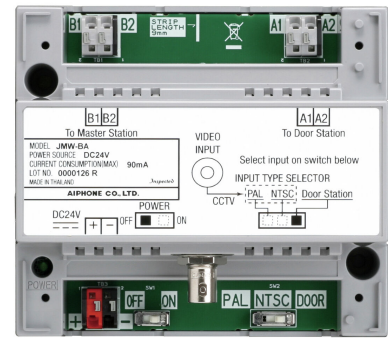

### JPW-BA / Long distance adaptor

An amplifier for long distances between the door station and the master station, and an interface module for CCTV.

- Input PAL/NTCS or door station.
- A BNC interface for an additional camera.
- 2-pin cable between the door station and the master station.
- Operating voltage 24VDC 2A (PS-2420DM).

SKU	8002682
GTIN code	4968249597674
Product series	JP

### Technical data

Operating current, normal (mA)	90
Net weight (kg)	0.255