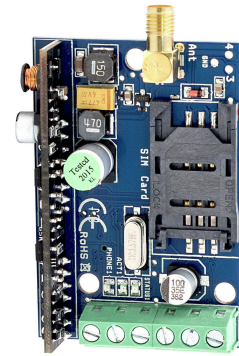

## EASYLINE-GSM / Phone line simulator

- Replaces the analog telephone landline.

SKU 8002861

### Technical data

<b>External connections</b>	Simulated phone line 48/72 V, antenna with a 2 m connection cable	<b>Operating temperature</b>	-20 ... +50 °C
<b>Operating voltage (VDC)</b>	9-20 VDC	<b>Width (mm)</b>	62
<b>Operating current, normal (mA)</b>	80	<b>Length (Depth) (mm)</b>	42
<b>Operating current, max (mA)</b>	1000	<b>Net weight (kg)</b>	0.1