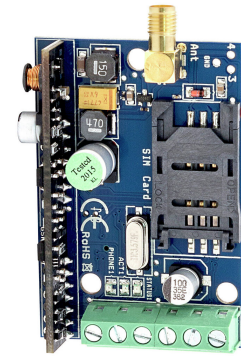

EASYLINE-GSM / Phone line simulator

- Replaces the analog telephone landline.

SKU 8002861

Technical data

External connections	Simulated phone line 48/72 V, antenna with a 2 m connection cable
Operating voltage (VDC)	9-20 VDC
Operating current, normal (mA)	80
Operating current, max (mA)	1000
Operating temperature	-20 ... +50 °C
Width (mm)	62
Length (Depth) (mm)	42
Net weight (kg)	0.1