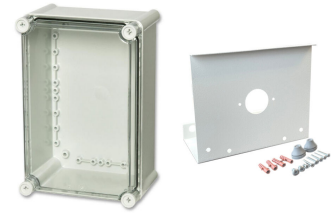

## N20-IP67 / IP67 box for N20 exit sign luminaires

A weatherproof box for N20 exit sign luminaires for demanding conditions

- The product includes a mounting kit for the N20 exit sign luminaire.

SKU	8003428
Product series	Firescape Neptolux

## Technical data

Ingress protection (IP)	IP67
Width (mm)	188
Height (mm)	278
Length (Depth) (mm)	130

We withhold the right to make changes

Hedengren Security Oy Ab  
www.hedengren.com  
tel. +358 (0) 207 638 001  
security@hedengren.fi  
PP.KK.VVV