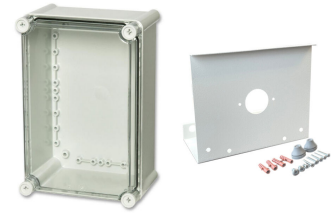

N20-IP67 / IP67 box for N20 exit sign luminaires

A weatherproof box for N20 exit sign luminaires for demanding conditions

- The product includes a mounting kit for the N20 exit sign luminaire.

SKU	8003428
Product series	Firescape Neptolux

Technical data

Ingress protection (IP)	IP67
Width (mm)	188
Height (mm)	278
Length (Depth) (mm)	130

We withhold the right to make changes

Hedengren Security Oy Ab
www.hedengren.com
tel. +358 (0) 207 638 001
security@hedengren.fi
PP.KK.VVV