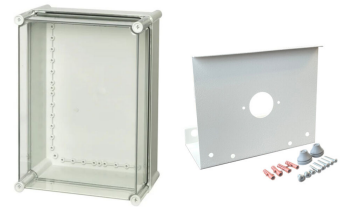

N40-IP67 / IP67 box for N40 exit sign luminaires

A weatherproof box for N40 exit sign luminaires for demanding conditions

- The product includes a mounting kit for the N40 exit sign luminaire.

SKU	8003429
Product series	Firescape Neptolux

Technical data

Ingress protection (IP)	IP67
Width (mm)	278
Height (mm)	378
Length (Depth) (mm)	130
Net weight (kg)	0.03

We withhold the right to make changes

Hedengren Security Oy Ab
www.hedengren.com
tel. +358 (0) 207 638 001
security@hedengren.fi
PP.KK.VVV