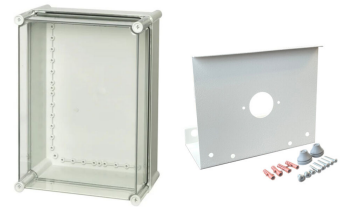

N40-IP67 / IP67 box for N40 exit sign luminaires

A weatherproof box for N40 exit sign luminaires for demanding conditions

- The product includes a mounting kit for the N40 exit sign luminaire.

| | |
|----------------|--------------------|
| SKU | 8003429 |
| Product series | Firescape Neptolux |

Technical data

| | |
|-------------------------|------|
| Ingress protection (IP) | IP67 |
| Width (mm) | 278 |
| Height (mm) | 378 |
| Length (Depth) (mm) | 130 |
| Net weight (kg) | 0.03 |

We withhold the right to make changes