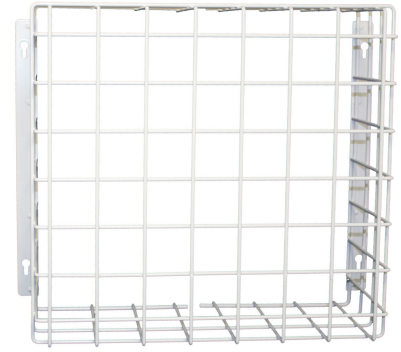

N20BP / Protective cage for exit sign luminaire 20

A protective cage for N20 exit sign luminaire when effective impact protection is needed.

SKU	8003534
Product series	Firescape Neptolux

Technical data

Width (mm)	241	Length (Depth) (mm)	150
Height (mm)	248	Net weight (kg)	0.94