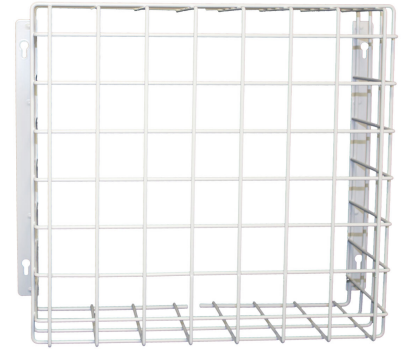

## N20BP / Protective cage for exit sign luminaire 20

A protective cage for N20 exit sign luminaire when effective impact protection is needed.

SKU	8003534
Product series	Firescape Neptolux

### Technical data

Width (mm)	241	Length (Depth) (mm)	150
Height (mm)	248	Net weight (kg)	0.94