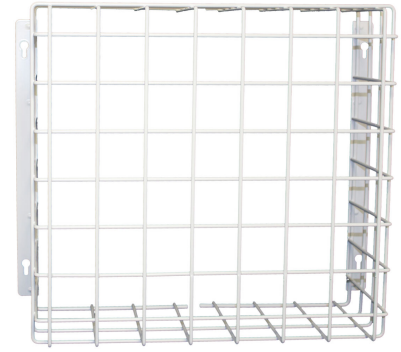

**N20BP / Protective cage for exit sign luminaire 20**

A protective cage for N20 exit sign luminaire when effective impact protection is needed.

<b>SKU</b>	8003534
<b>GTIN code</b>	06418391000457
<b>Product series</b>	Firescape Neptolux