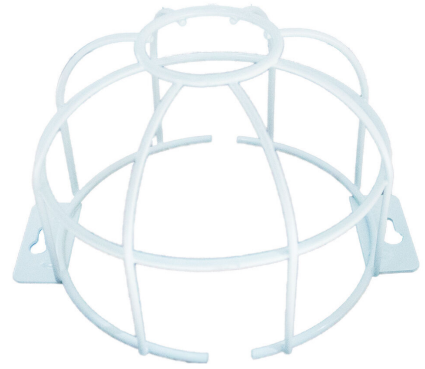

N68BP / Protective cage for escape route luminaires

A protective cage for escape route luminaires when effective impact protection is needed.

- Suitable for all Neptolux escape route luminaires, also for N89 light.

SKU	8003536
GTIN code	06418391000471
Product series	Firescape Neptolux

Technical data

Width (mm)	185
Height (mm)	153
Length (Depth) (mm)	105
Net weight (kg)	0.2