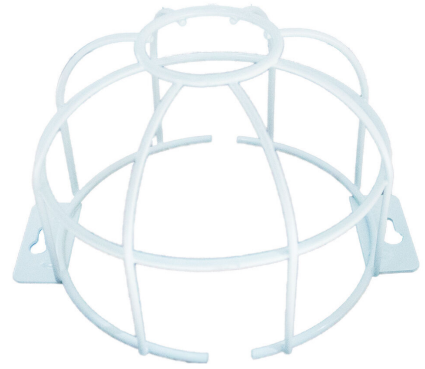

## N68BP / Protective cage for escape route luminaires

A protective cage for escape route luminaires when effective impact protection is needed.

- Suitable for all Neptolux escape route luminaires, also for N89 light.

|                |                    |
|----------------|--------------------|
| SKU            | 8003536            |
| GTIN code      | 06418391000471     |
| Product series | Firescape Neptolux |