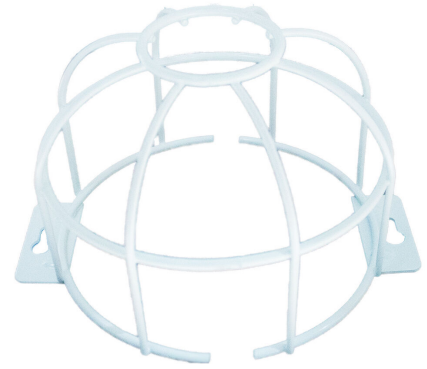

## N68BP / Protective cage for escape route luminaires

A protective cage for escape route luminaires when effective impact protection is needed.

- Suitable for all Neptolux escape route luminaires, also for N89 light.

SKU	8003536
Product series	Firescape Neptolux

## Technical data

Width (mm)	185	Length (Depth) (mm)	105
Height (mm)	153	Net weight (kg)	0.2