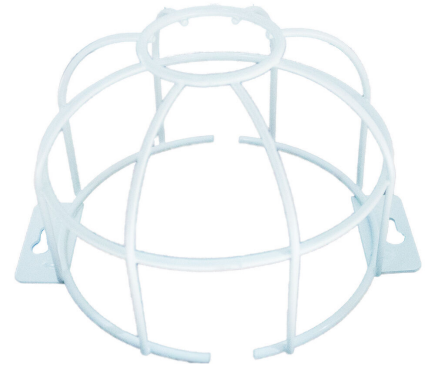

N68BP / Protective cage for escape route luminaires

A protective cage for escape route luminaires when effective impact protection is needed.

- Suitable for all Neptolux escape route luminaires, also for N89 light.

SKU	8003536
Product series	Firescape Neptolux

Technical data

Width (mm)	185	Length (Depth) (mm)	105
Height (mm)	153	Net weight (kg)	0.2