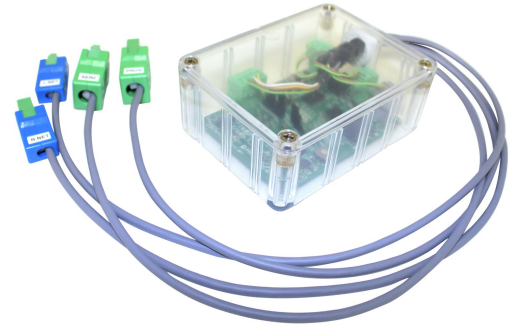

HEDRING-PROG / Programming tool for networked panels

A device for programming multiple networked Prodex Firescape panels.

- At the site, you can freely select each time which panel to use for the programming.

SKU	8003713
Product series	Firescape Neptolux

Technical data

Net weight (kg)	0.18
-----------------	------