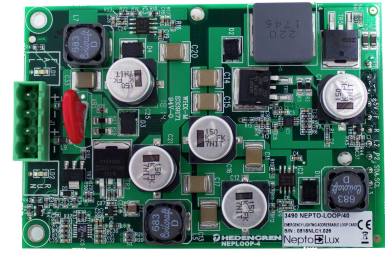

NEPTO-LOOP / Addressable line card

An expansion line card for NEPTO-3K panel, which gives an additional 127 addresses in addition to the integrated 127 addresses.

- An expansion line card for NEPTO-3K panel

SKU	8004992
GTIN code	06418391000389
Product series	Neptolux

Technical data

Number of loops	1
Number of addresses	127
Width (mm)	70
Height (mm)	105
Length (Depth) (mm)	30
Net weight (kg)	0.11

We withhold the right to make changes