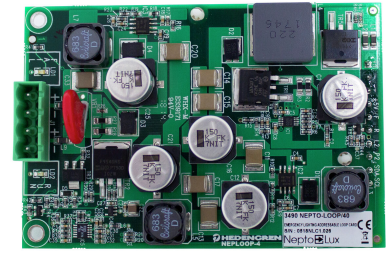

NEPTO-LOOP / Addressable line card

An expansion line card for NEPTO-3K panel, which gives an additional 127 addresses in addition to the integrated 127 addresses.

- An expansion line card for NEPTO-3K panel

| | |
|----------------|----------|
| SKU | 8004992 |
| Product series | Neptolux |

Technical data

| | |
|---------------------|-----|
| Number of loops | 1 |
| Number of addresses | 127 |
| Width (mm) | 70 |