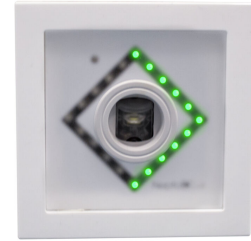

N55/I / Step luminaire with directional arrows

A new generation step luminaire which can be used in the event of a crisis by adaptive evacuation to guide to the correct escape route.

- The luminaire is supplied with a lens which fits the Impressivo frame
- Impressivo frame is not included.
- The luminaire includes a powerful LED for lighting and directional arrows for guidance.

SKU	8005719
GTIN code	06418391000105
Product series	Firescape Neptolux

Technical data

Pictogram properties	Double sided – arrow left/right
Battery capacity (mAh)	1900
Battery type	NiMH
Battery type	NiMh
Operating voltage (VDC)	24-40
Operating current, max (mA)	6.1
Ingress protection (IP)	IP20
Mounting method	Wall mount
Width (mm)	85
Height (mm)	85
Length (Depth) (mm)	30
Colour	White