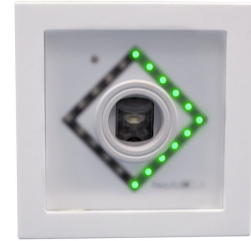

## N55/I / Step luminaire with directional arrows

A new generation step luminaire which can be used in the event of a crisis by adaptive evacuation to guide to the correct escape route.

- The luminaire is supplied with a lens which fits the Impressivo frame
- Impressivo frame is not included.
- The luminaire includes a powerful LED for lighting and directional arrows for guidance.

SKU	8005719
GTIN code	06418391000105
Product series	Firescape Neptolux

## Technical data

Pictogram properties	Double sided – arrow left/right
Battery capacity (mAh)	1900
Battery type	NiMH
Battery type	NiMh
Operating voltage (VDC)	24-40
Operating current, max (mA)	6.1
Ingress protection (IP)	IP20
Mounting method	Wall mount
Width (mm)	85
Height (mm)	85
Length (Depth) (mm)	30
Colour	White