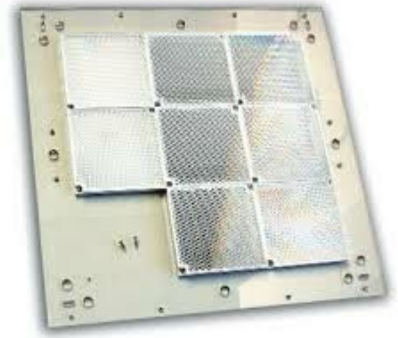

FIREBEAM-XTRA-140-160 / Firebeam XTRA extension kit 140 m-160 m

An extension kit for the Firebeam XTRA beam detector to extend the maximum detection length from 140 m to 160 m.

- The Firebeam XTRA extension kit 70 m-140 m is also required

SKU	8005824
Product series	Hochiki

Technical data

Detector type	Beam detector
Net weight (kg)	1.56