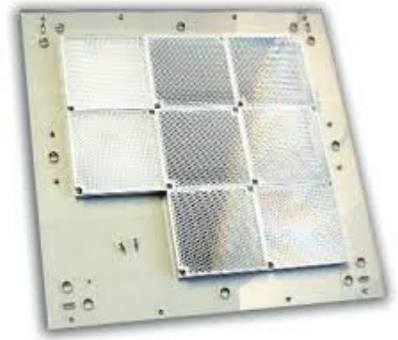

FIREBEAM-XTRA-140-160 / Firebeam XTRA extension kit 140 m-160 m

An extension kit for the Firebeam XTRA beam detector to extend the maximum detection length from 140 m to 160 m.

- The Firebeam XTRA extension kit 70 m-140 m is also required

SKU	8005824
Product series	Hochiki

Technical data

Detector type	Beam detector
Net weight (kg)	1.56