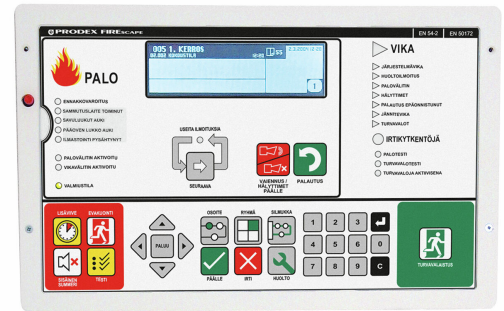

FS-UP/FI / Prodex Firescape control panel

A control panel for the panel enclosure or fire safety plan box

SKU	8005950
GTIN code	06418391002178
Product series	Firescape

Technical data

Net weight (kg)	2.14
-----------------	------