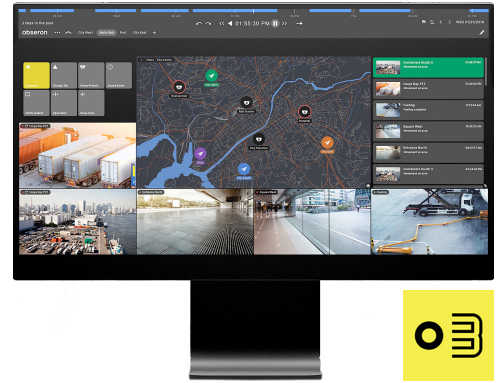

OBSERON-CAM / Obseron license

Obseron scales to camera surveillance systems of all sizes, making them manageable effortless. Systems can consist of one or more recorders, as well as remote access connections. Both IP and analog cameras can be connected to the Obseron system.

- Obseron is a smart, reliable and lightning-fast video management software. It separates false alarms from real danger and evolves with your changing needs.
- Obseron scales to camera surveillance systems of all sizes, making their management effortless. Systems can consist of one or more recorders and remote access connections. Both IP, PTZ-ip and analog cameras can be connected to the Obseron system
- Supports NVIDIA graphics drivers, Intel graphics drivers, USB HID joystick, controller and button support (Windows and Linux), AXIS T8311/8312, controller and button support (standalone driver, Windows)
- Virtual 360° view and distortion correction, Multiple views from one camera image, Mouse control, Support for ImmerVision panomorphic lenses
- OS compatibility Microsoft Windows 7 (32 & 64 bit), 10 (32 & 64 bit), Server 2012, Server 2012 R2, Server 2016, Server 2019, Linux CentOS 6, 7 (64 bit), mac
- Minimum PC requirements: Intel i3 processor, 4GB RAM, Disk space for the program 1GB